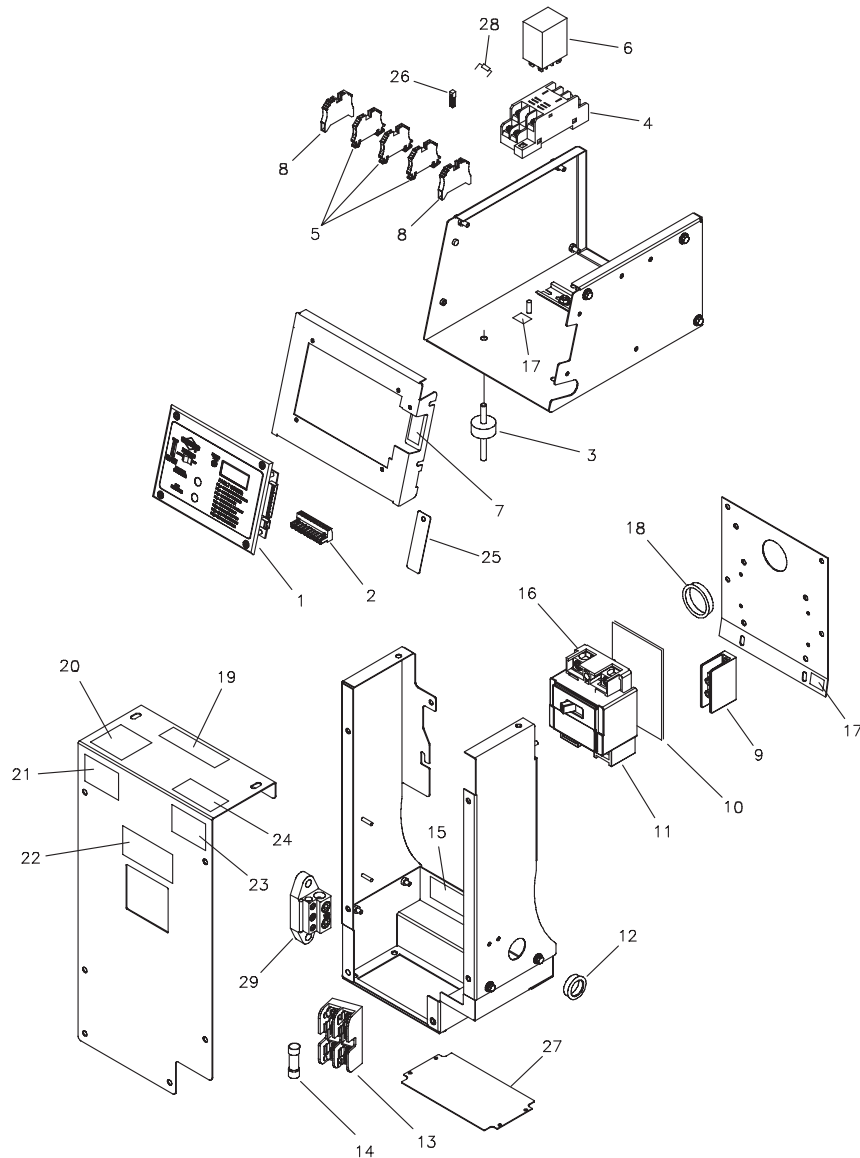

§ - Contact Engine Manufacturer

ENCLOSURE EXPLODED VIEW & PARTS LIST

Item	Part #	Description
1	AA204791GS	BASE
2	186643GS	DECAL, Fuel Inlet
3	B4986GS	DECAL, Ground
4	207043GS	ASSY, Roof
5	205368DGS	SEAL TAPE, Vinyl
6	205368CGS	SEAL TAPE, Vinyl
7	195998GS	KIT, Door Latch
8	T204451GS	COVER, Radiator
9	T204443GS	HINGE, Plate
10	T204443GS	HINGE, Plate Cover
11	205126GS	DECAL, Requirements
12	207044GS	ASSY, Bulkhead, Alternator
13	207045GS	ASSY, Support Rail, Top
14	207046GS	ASSY, Bulkhead, Engine

Item	Part #	Description
15	205854GS	ASSY, Door
16	207030GS	ASSY, Support Rail, Bottom
17	207047GS	ASSY, Corner, Exhaust
18	207024GS	ASSY, Baffle Exhaust
19	186049GS	HANDLE, Door
20	207048GS	ASSY., Support Rail
21	207032GS	ASSY, Weldment Door
22	AA204460GS	BRACKET
23	194828GS	KEY, Door Latch

Parts Not Illustrated
 205358GS SEAL, Hollow, 200 Ft Roll (Cut to Fit)
 205357GS SEAL, Tape, Vinyl, 50 Ft Roll (Cut to Fit)

CONTROL PANEL EXPLODED VIEW & PARTS LIST

Item	Part #
1	204008GS
2	198516GS
3	21217GS
4	201307GS
5	205028GS
6	205026GS
7	198549GS
8	205029GS
9	190841GS
10	204519GS
11	192065GS
12	186173GS
13	192151GS
14	205110GS
15	198550GS
16	204530GS
17	B4986GS
18	203015GS